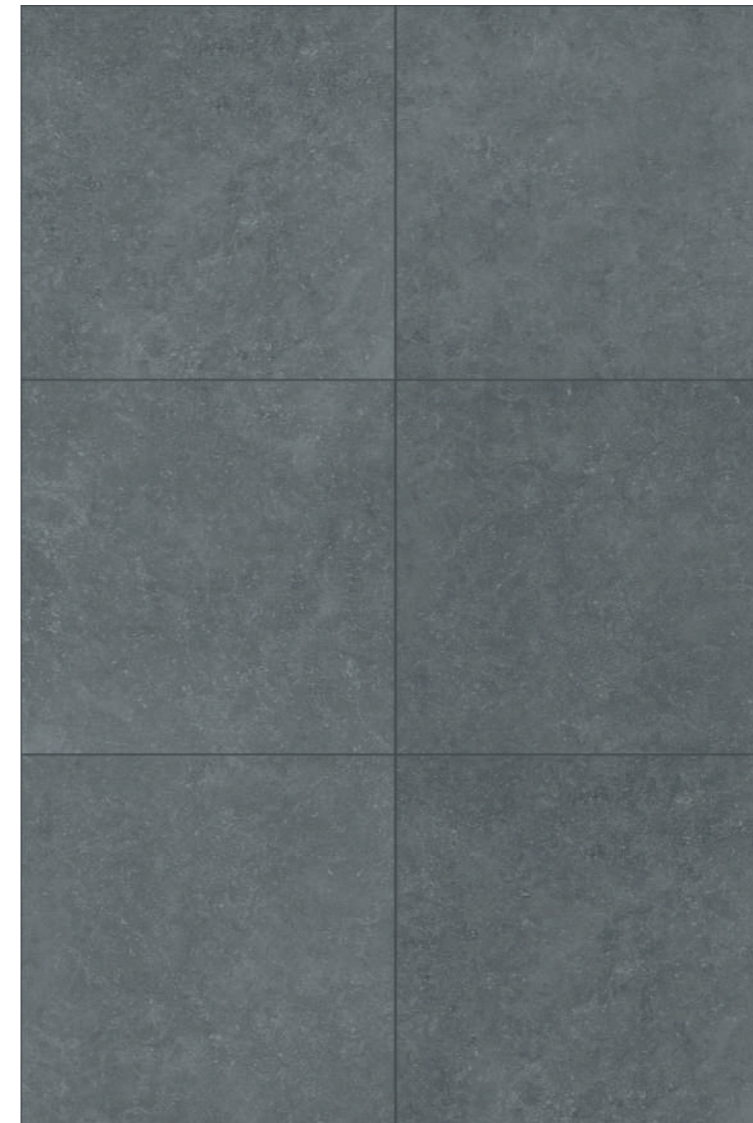

ULTRA MANSION **MID**

303763 - €95,60/mq
Ultra Mansion Mid
60x60 cm Rett. ± 2 cm
24"x24" Rect. ± 3/4"
2

ULTRA MANSION **WARM**

303794 - €95,60/mq
Ultra Mansion Warm
60x60 cm Rett. ± 2 cm
24"x24" Rect. ± 3/4"
2

ULTRA LANDSCAPE **CLOUD**

304078 - €95,60/mq
New Ultra Landscape Cloud
60x60 cm Rett. ± 2 cm
24"x24" Rect. ± 3/4"
2

ULTRA LANDSCAPE **NIGHT**

303625 - €95,60/mq
New Ultra Landscape Night
60x60 cm Rett. ± 2 cm
24"x24" Rect. ± 3/4"
2

303634 - €138,00/mq
Ultra Landscape Night
60x60 cm Rett. ± 3 cm
24"x24" Rect. ± 1 1/4"
1

Sono disponibili i formati da interno.
Is available the indoor sizes.

14

Sono disponibili i formati da interno.
Is available the indoor sizes.

Sono disponibili i formati da interno.
Is available the indoor sizes.

15

Sono disponibili i formati da interno.
Is available the indoor sizes.